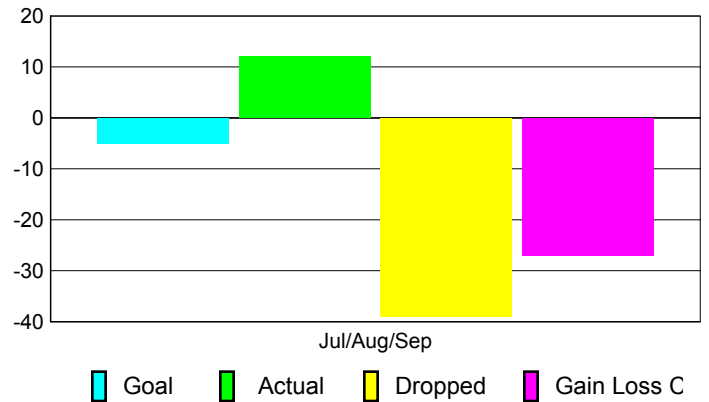

Membership Results 2010-2011

Goal, New, Dropped, Gain/Loss