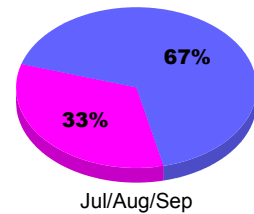

**Membership Results
2010-2011**

**Membership
2009-2010**

Month	Net Memb Goal	Actual New Memb	Actual Dropped Memb	Gain/Loss of Memb	Gain/Loss of Memb
Jul/Aug/Sep	-5	12	-39	-27	-43
Totals	-5	12	-39	-27	-43

Membership Results 2010-2011

Goal, New, Dropped, Gain/Loss

Comparison of Membership Gain/Loss

Current Year Compared to the Previous Year

Gender Comparison 2010-2011

■ Male ■ Female

2010-2011 GMT Reports for District (or Undistricted) **District 39 W OREGON**

GMT: **DANA M BIGGS**

Location: **OREGON**

GMT CA: **1**

CLUBS

Club Results
2010-2011

Clubs
2009-2010

Month	New Club Goal	Actual New Clubs	Actual Dropped Clubs	Gain/Loss of Clubs	Gain/Loss of Clubs
Jul/Aug/Sep	0	0	0	0	0
Totals	0	0	0	0	0